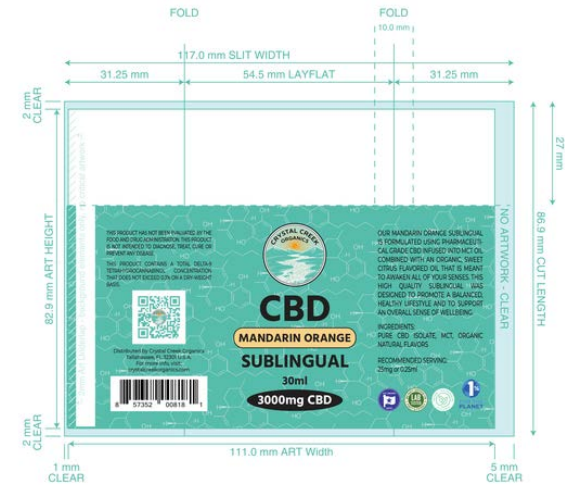

brochures handouts catalogs flyers

CRYSTAL CREEK ORGANICS

Lab Tested, Mother Nature Approved™

What is CBD?
CBD is a compound found naturally in cannabis plants. CBD is one of the major cannabinoids that have been isolated and proven to have medicinal properties. There is ample evidence that shows CBD is therapeutically useful. Its therapeutic uses include anti-inflammatory, analgesic, anti-anxiety, anti-seizure, anti-oxidant, neuroprotective and even antipsychotic properties.