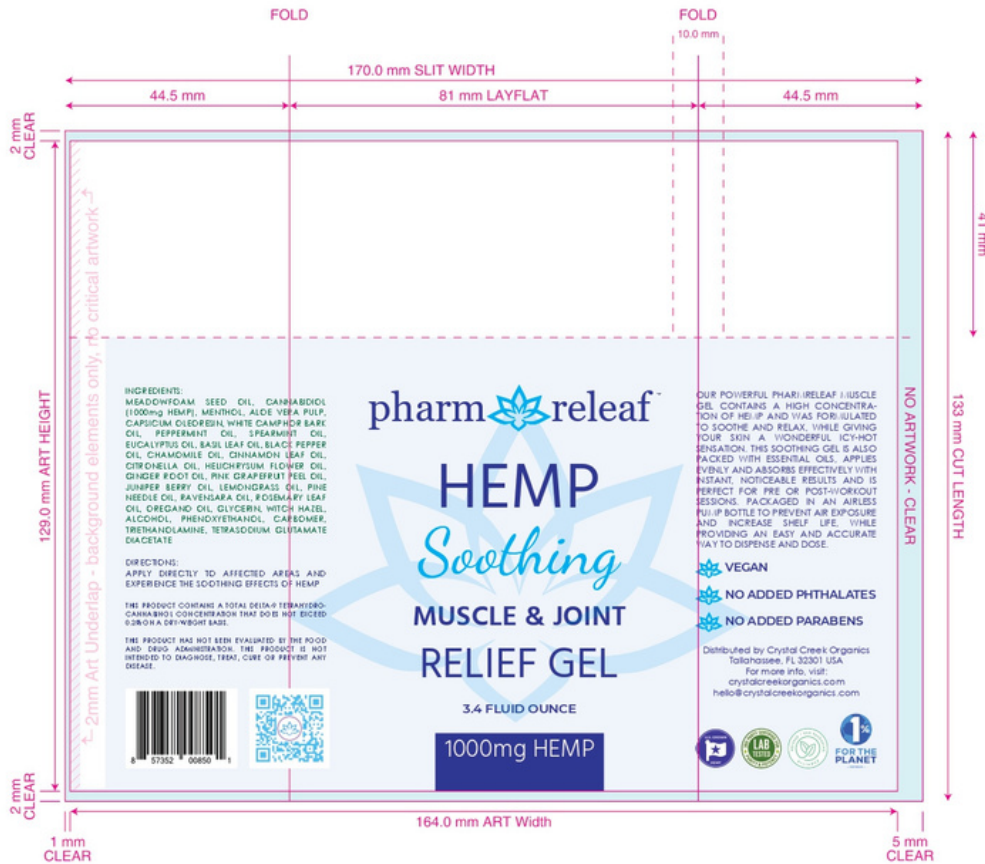

pharm releaf

NEW BRAND | PRODUCT LINE FOR CRYSTAL CREEK ORGANICS

DIRECTIONS:
APPLY DIRECTLY TO AFFECTED AREAS AND EXPERIENCE THE SOOTHING EFFECTS OF CBD

pharm releaf

CBD Lavender LOTION

hydrate + nourish

3.4 FLUID OUNCE

1000mg CBD

OUR POWERFUL PHARIRELEAF LAVENDER LOTION CONTAINS A HIGH CONCENTRATION OF CBD AND WAS FORMULATED WITH LAVENDER OIL FOR ITS SOOTHING AND CALMING PROPERTIES. THIS REPLENISHING LOTION IS PERFECT FOR ALL SKIN TYPES AND IS PACKED WITH MOISTURE RICH OILS SUCH AS JOJOBA, COCONUT AND VITAMIN E. APPLIES EVENLY AND ABSORBS EFFECTIVELY WITH INSTANT, NOTICEABLE RESULTS WITHOUT LEAVING A GREASY FINISH ON YOUR SKIN. PACKAGED IN AN AIRLESS PUMP BOTTLE WHICH PREVENTS AIR EXPOSURE AND INCREASES SHELF LIFE, WHILE PROVIDING AN EASY AND ACCURATE WAY TO DISPENSE AND DOSE.

- VEGAN
- NO ADDED PHTHALATES
- NO ADDED PARABENS