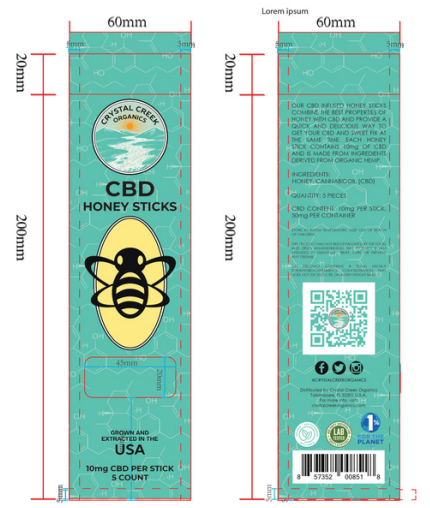

brochures handouts catalogs flyers

CRYSTAL CREEK ORGANICS

Lab Tested, Mother Nature Approved™

What is CBD?
CBD is a compound found naturally in cannabis plants. CBD is one of the major cannabinoids that have been isolated and proven to have medicinal properties. There is ample evidence that shows CBD is therapeutically useful. Its therapeutic uses include anti-inflammatory, analgesic, anti-anxiety, anti-seizure, anti-oxidant, neuroprotective and even antipsychotic properties.