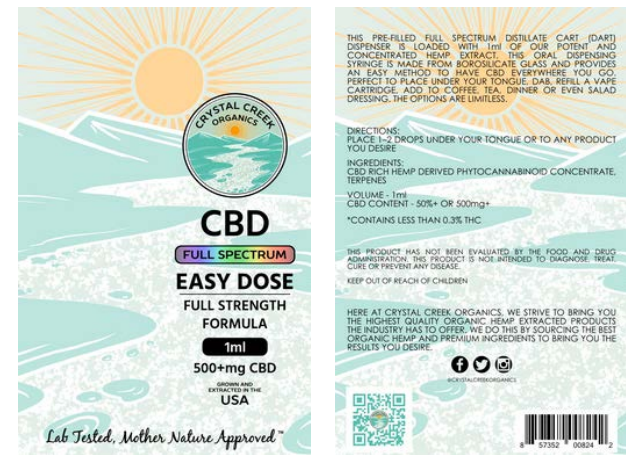

brochures handouts catalogs flyers

CRYSTAL CREEK ORGANICS

Lab Tested, Mother Nature Approved™

What is CBD?
CBD is a compound found naturally in cannabis plants. CBD is one of the major cannabinoids that have been isolated and proven to have medicinal properties. There is ample evidence that shows CBD is therapeutically useful. Its therapeutic uses include anti-inflammatory, analgesic, anti-anxiety, anti-seizure, anti-oxidant, neuroprotective and even antipsychotic properties.