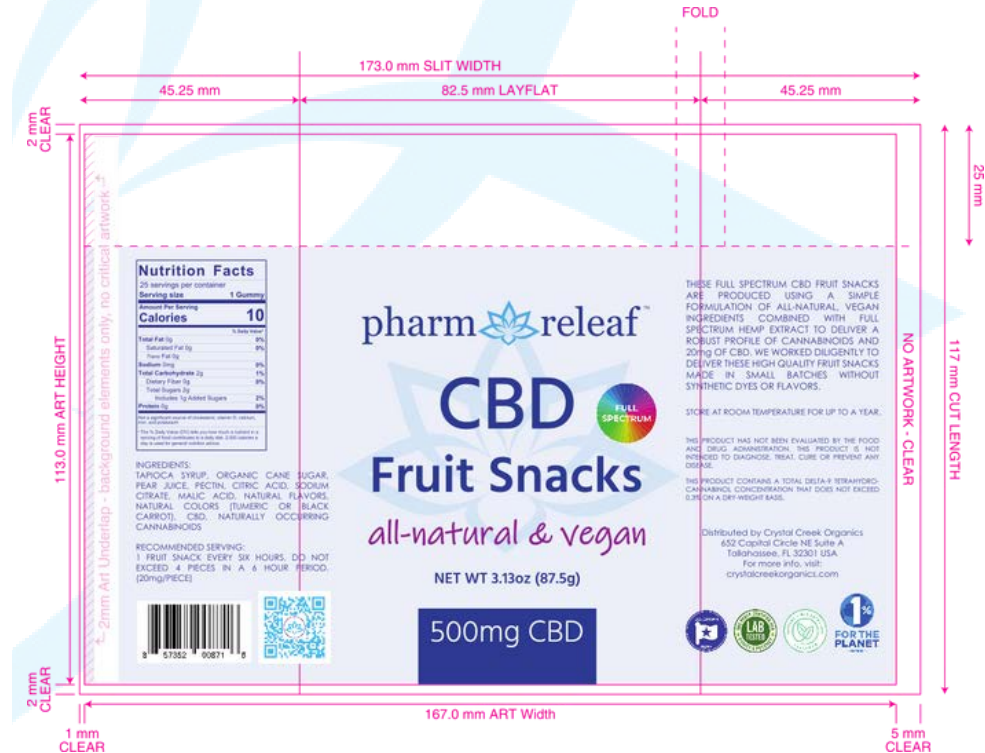

pharm releaf

NEW BRAND | PRODUCT LINE FOR CRYSTAL CREEK ORGANICS

DIRECTIONS:
APPLY DIRECTLY TO AFFECTED AREAS AND EXPERIENCE THE SOOTHING EFFECTS OF CBD

pharm releaf

CBD Lavender LOTION

hydrate + nourish

3.4 FLUID OUNCE

1000mg CBD

OUR POWERFUL PHARIRELEAF LAVENDER LOTION CONTAINS A HIGH CONCENTRATION OF CBD AND WAS FORMULATED WITH LAVENDER OIL FOR ITS SOOTHING AND CALMING PROPERTIES. THIS REPLENISHING LOTION IS PERFECT FOR ALL SKIN TYPES AND IS PACKED WITH MOISTURE RICH OILS SUCH AS JOJOBA, COCONUT AND VITAMIN E. APPLIES EVENLY AND ABSORBS EFFECTIVELY WITH INSTANT, NOTICEABLE RESULTS WITHOUT LEAVING A GREASY FINISH ON YOUR SKIN. PACKAGED IN AN AIRLESS PUMP BOTTLE WHICH PREVENTS AIR EXPOSURE AND INCREASES SHELF LIFE, WHILE PROVIDING AN EASY AND ACCURATE WAY TO DISPENSE AND DOSE.

- VEGAN
- NO ADDED PHTHALATES
- NO ADDED PARABENS